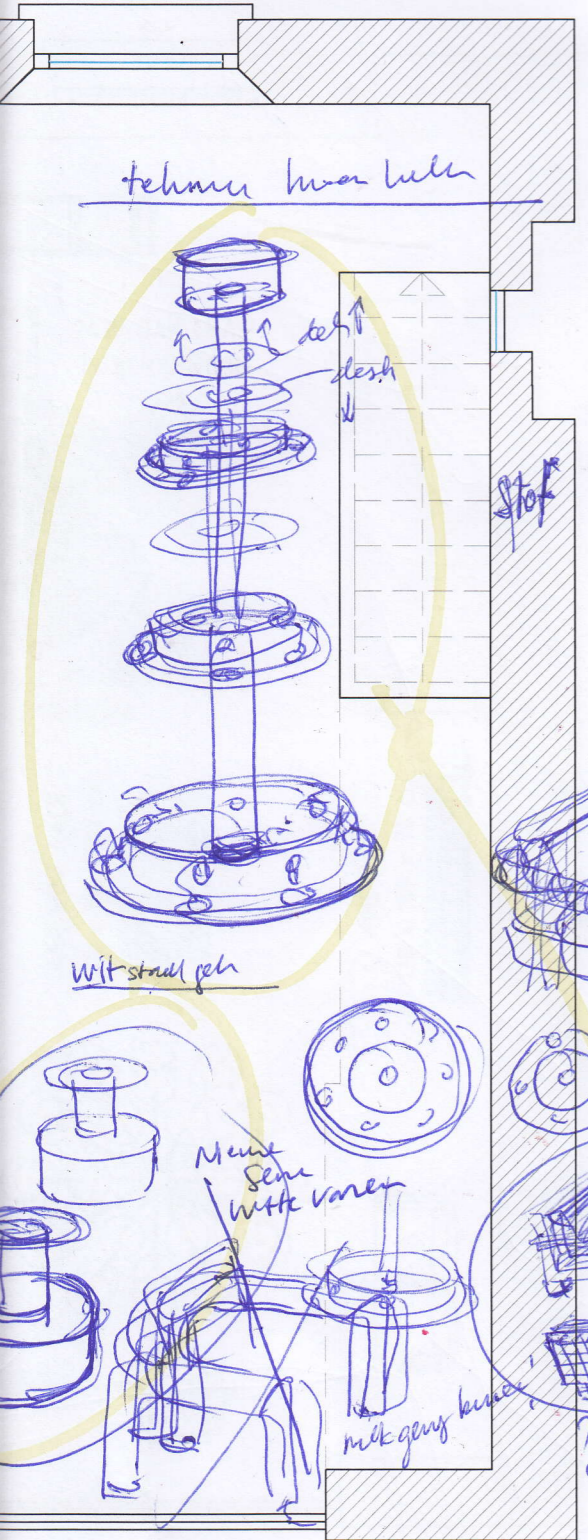

art nr	3891-91
year	2023
dimensions	180 x 99 x 63 cm
material	scrapwood, velvet, high-gloss lacquered
rrp	€ 17.640

MAHOGANY AND ASH WOOD TENNIS TABLE

art nr	5091
year	2008: design - 2022: production
dimensions	152 x 274 x 76 cm
material	mahogany and ash wood
rrp	€ 16.472

CRISIS LOW ARMCHAIR

art nr	1641
year	2006: design - 2023: production
dimensions	83 x 78 x 72(38)cm
material	plywood, lacquered and upholstered
rrp	€ 1.386

THICK HEAVY OLD HANGING GLASS LIGHT

art nr	3948
year	2022
dimensions	Ø 9,5 x 48 cm
material	glass, brass
rrp	€ 5.796

MATERIAL

ook Afval?

Makemats

o Sloophout 40 x 40 orgonole tafel
 o NIEUW 40 x 40 met tegelst
 orgonole 40 x 40 herammel.
 special vort/bleed? nieuwstel?
 Stalhout drossen

o NIEUW 400 x 400 coffee table
 cupra stamwerk
 Hand shaped
 Hls.
 old paper

o NIEUW STRAL
 of
 Round leather
 coffee table

PIET HEIN EEK			
SALONE 2023 - EXPOSIONE ROSSANA ORLANDI VIA MATTEO BANDELLO 1st FLOOR			
TEK	DATUM	GEW.	FORMAT
---	04-01-2023	-	A3 - 1:50

RAG TABLE

art nr	237076
year	2023
dimensions	Ø 176 x 78 cm
material	old tubes
rrp	€ 9.501