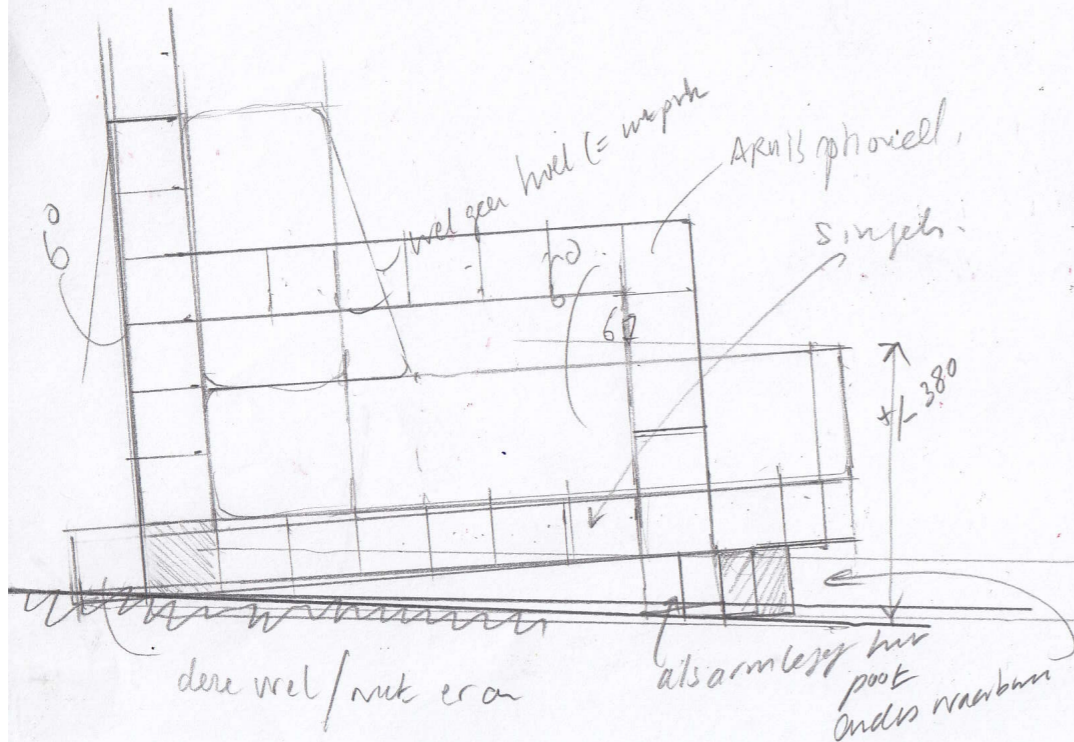

PIET HEIN EEK

SALONE DEL MOBILE 2023

90x90 Fauteuil met
armlegger.

Er moet
wel iets in
de tussen
Qua Vorm/
comfort

wel/niet?

WASTE WASTE 90x90 ARMCHAIR

WASTE WASTE 90x90 SOFA

art nr	3891-90
year	2023
dimensions	72 x 99 x 63 cm
material	scrapwood, portuguese wool, high-gloss lacquered
rrp	€ 11.655

art nr	3891-91
year	2023
dimensions	180 x 99 x 63 cm
material	scrapwood, velvet, high-gloss lacquered
rrp	€ 17.640

MAHOGANY AND ASH WOOD TENNIS TABLE

art nr	5091
year	2008: design - 2022: production
dimensions	152 x 274 x 76 cm
material	mahogany and ash wood
rrp	€ 16.472

CRISIS LOW ARMCHAIR

art nr	1641
year	2006: design - 2023: production
dimensions	83 x 78 x 72(38)cm
material	plywood, lacquered and upholstered
rrp	€ 1.386

THICK HEAVY OLD HANGING GLASS LIGHT

art nr	3948
year	2022
dimensions	Ø 9,5 x 48 cm
material	glass, brass
rrp	€ 5.796

o NIEUW STRAL
 of
 Round leather
 coffee table

PIET HEIN EEK			
SALONE 2023 - EXPOSIONE ROSSANA ORLANDI VIA MATTEO BANDELLO 1st FLOOR			
TEK	DATUM	GEW.	FORMAT
---	04-01-2023	-	A3 - 1:50

RAG TABLE

art nr	237076
year	2023
dimensions	Ø 176 x 78 cm
material	old tubes
rrp	€ 9.501