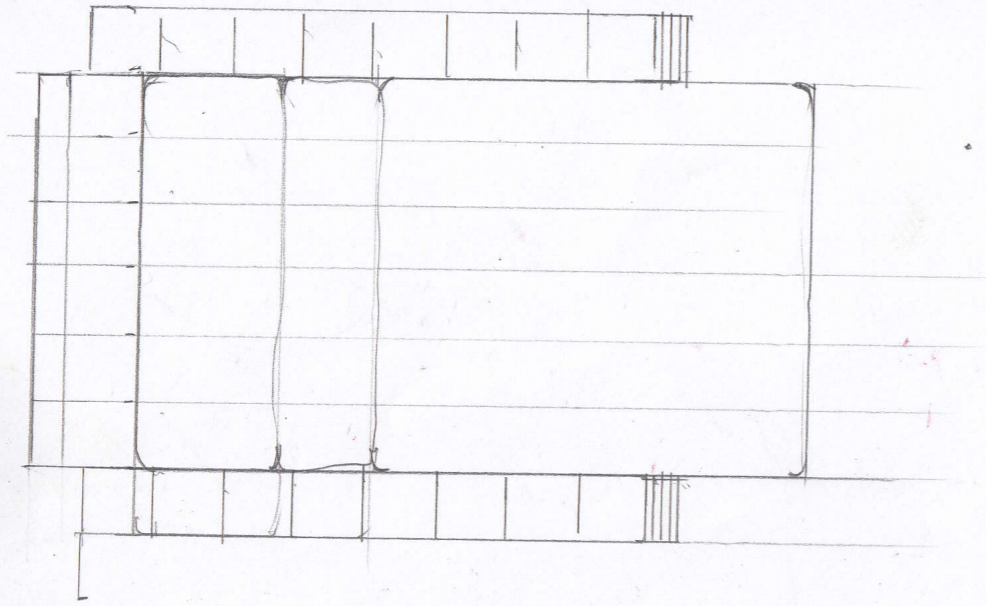

PIET HEIN EEK

SALONE DEL MOBILE 2023

90x90 Fauteuil met
armlegger.

Er moet
wel iets in
de tussen
Qua Vorm/
comfort

wel/niet?

WASTE WASTE 90x90 ARMCHAIR

WASTE WASTE 90x90 SOFA

art nr	3891-90
year	2023
dimensions	72 x 99 x 63 cm
material	scrapwood, portuguese wool, high-gloss lacquered
rrp	€ 11.655

art nr	3891-91
year	2023
dimensions	180 x 99 x 63 cm
material	scrapwood, velvet, high-gloss lacquered
rrp	€ 17.640

MAHOGANY AND ASH WOOD TENNIS TABLE

art nr	5091
year	2008: design - 2022: production
dimensions	152 x 274 x 76 cm
material	mahogany and ash wood
rrp	€ 16.472

CRISIS LOW ARMCHAIR

art nr	1641
year	2006: design - 2023: production
dimensions	83 x 78 x 72(38)cm
material	plywood, lacquered and upholstered
rrp	€ 1.386

THICK HEAVY OLD HANGING GLASS LIGHT

art nr	3948
year	2022
dimensions	Ø 9,5 x 48 cm
material	glass, brass
rrp	€ 5.796

CANTEEN COFFEETABLE ROUND

art nr	2621MH
year	2022: design - 2023: production
dimensions	Ø 55 x 50 cm
material	scrapwood
rrp	€ 4.574

TILE CABINET IN SCRAPWOOD NO. 36

art nr	3960 - no. 36
year	2016: design - 2023: production
dimensions	108 x 45 x 166 cm
material	plywood, scrapwood, high-gloss lacquer
rrp	€ 19.572