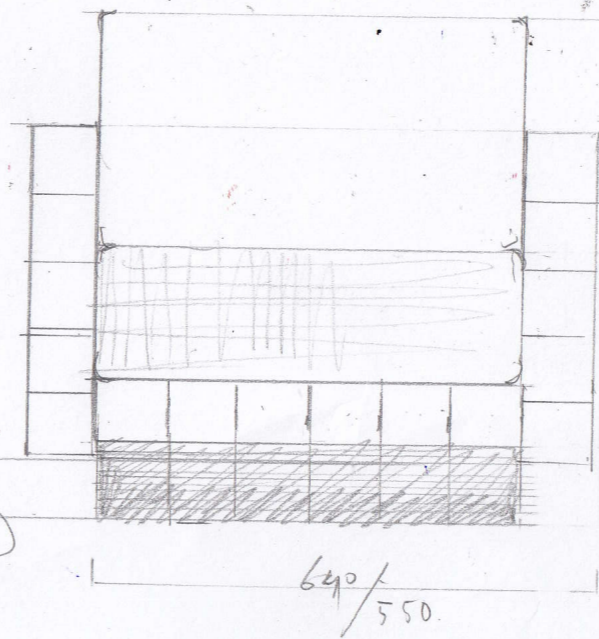

PIET HEIN EEK

SALONE DEL MOBILE 2023

90x90 Fauteuil met
armlegger.

Er moet
wel iets in
de tussen
Qua Vorm/
comfort

wel/niet?

WASTE WASTE 90x90 ARMCHAIR

WASTE WASTE 90x90 SOFA

art nr	3891-90
year	2023
dimensions	72 x 99 x 63 cm
material	scrapwood, portuguese wool, high-gloss lacquered
rrp	€ 11.655

art nr	3891-91
year	2023
dimensions	180 x 99 x 63 cm
material	scrapwood, velvet, high-gloss lacquered
rrp	€ 17.640

MAHOGANY AND ASH WOOD TENNIS TABLE

art nr	5091
year	2008: design - 2022: production
dimensions	152 x 274 x 76 cm
material	mahogany and ash wood
rrp	€ 16.472

CRISIS LOW ARMCHAIR

art nr	1641
year	2006: design - 2023: production
dimensions	83 x 78 x 72(38)cm
material	plywood, lacquered and upholstered
rrp	€ 1.386

THICK HEAVY OLD HANGING GLASS LIGHT

art nr	3948
year	2022
dimensions	Ø 9,5 x 48 cm
material	glass, brass
rrp	€ 5.796

CANTEEN COFFEETABLE ROUND

art nr	2621MH
year	2022: design - 2023: production
dimensions	Ø 55 x 50 cm
material	scrapwood
rrp	€ 4.574

TILE CABINET IN SCRAPWOOD NO. 36

art nr	3960 - no. 36
year	2016: design - 2023: production
dimensions	108 x 45 x 166 cm
material	plywood, scrapwood, high-gloss lacquer
rrp	€ 19.572