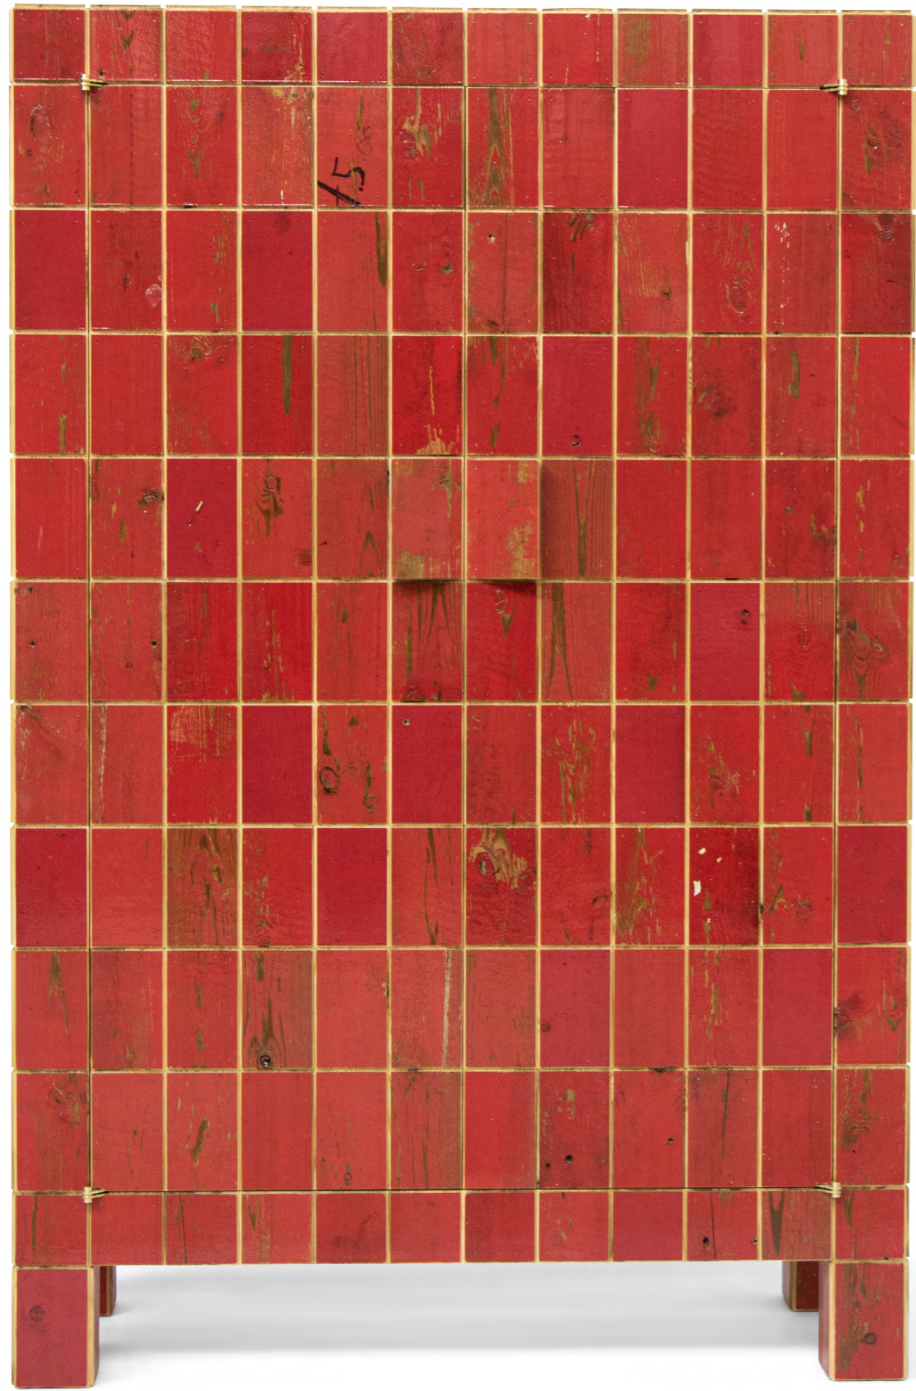

TILE CABINET IN SCRAPWOOD NO. 36

art nr	3960 - no. 36
year	2016: design - 2023: production
dimensions	108 x 45 x 166 cm
material	plywood, scrapwood, high-gloss lacquer
rrp	€ 19.572