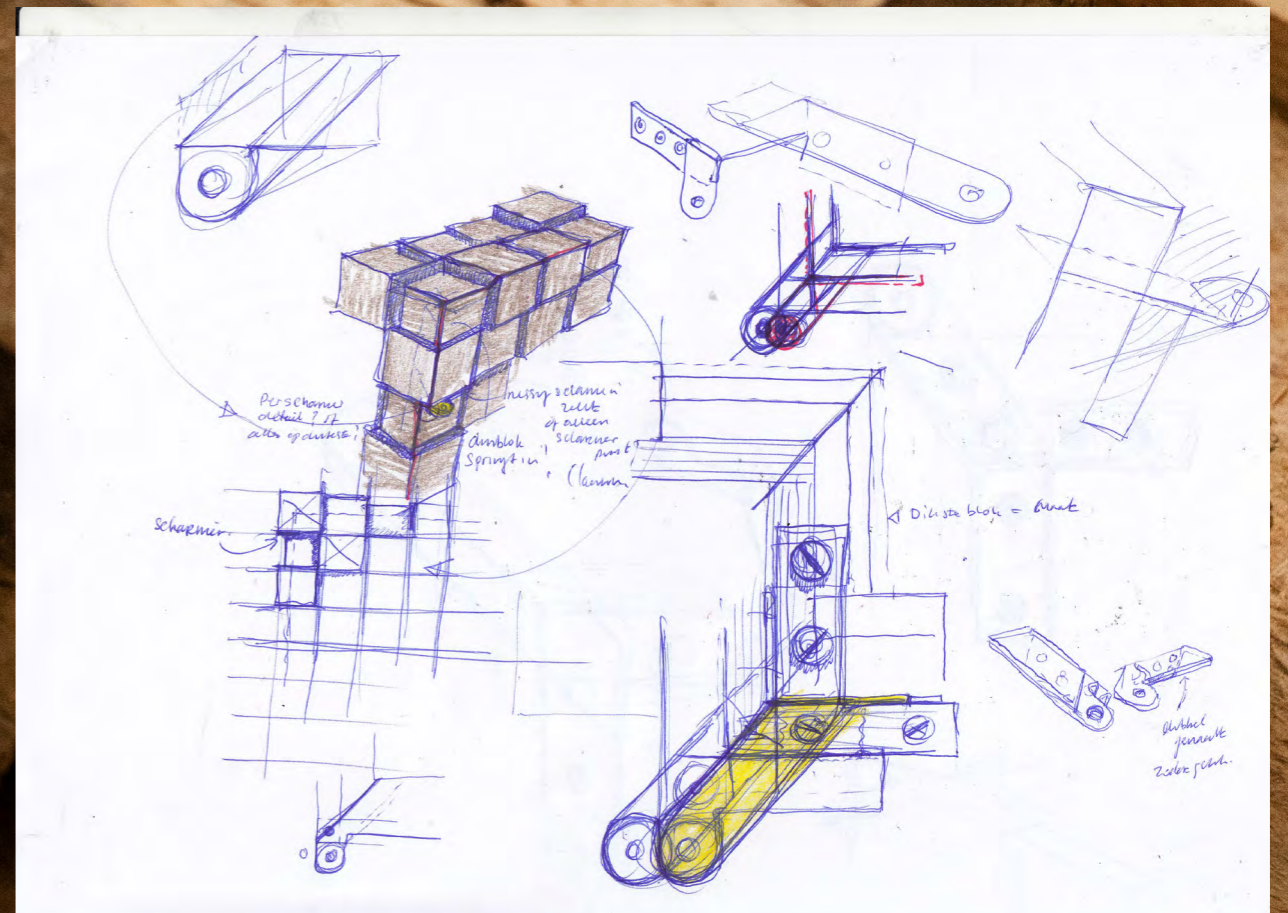

CABINET IN BARN WOOD

art nr	42003
year	2023
dimensions	273,5 x 58 x 97cm
material	plywood, barn wood, brass
rrp	€ 58.000