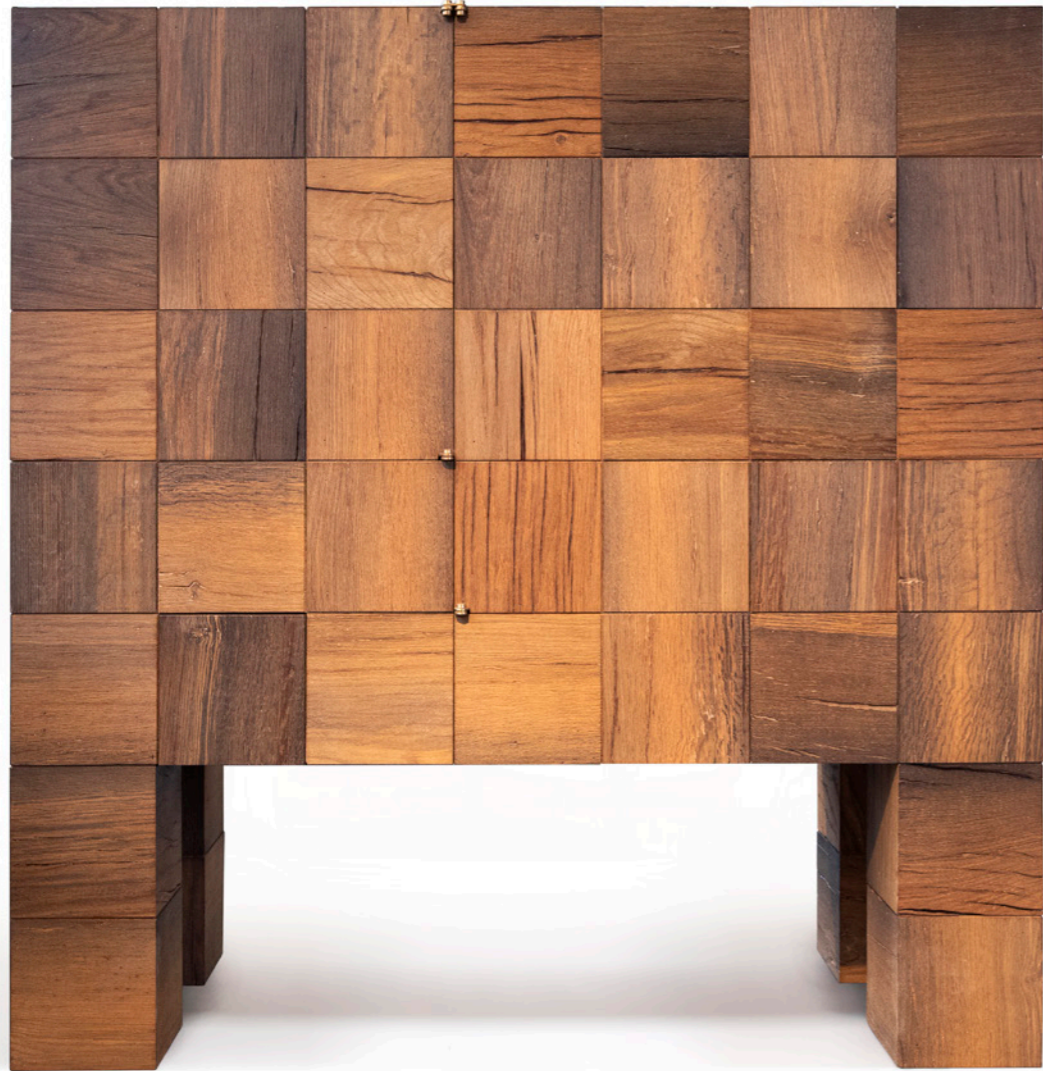

OLD OAK TILE CABINET

art nr	39701
year	2019
size	140 x 60 x 140 cm
material	old oak tiles, plywood, brass hinges
rrp	€ 48.500