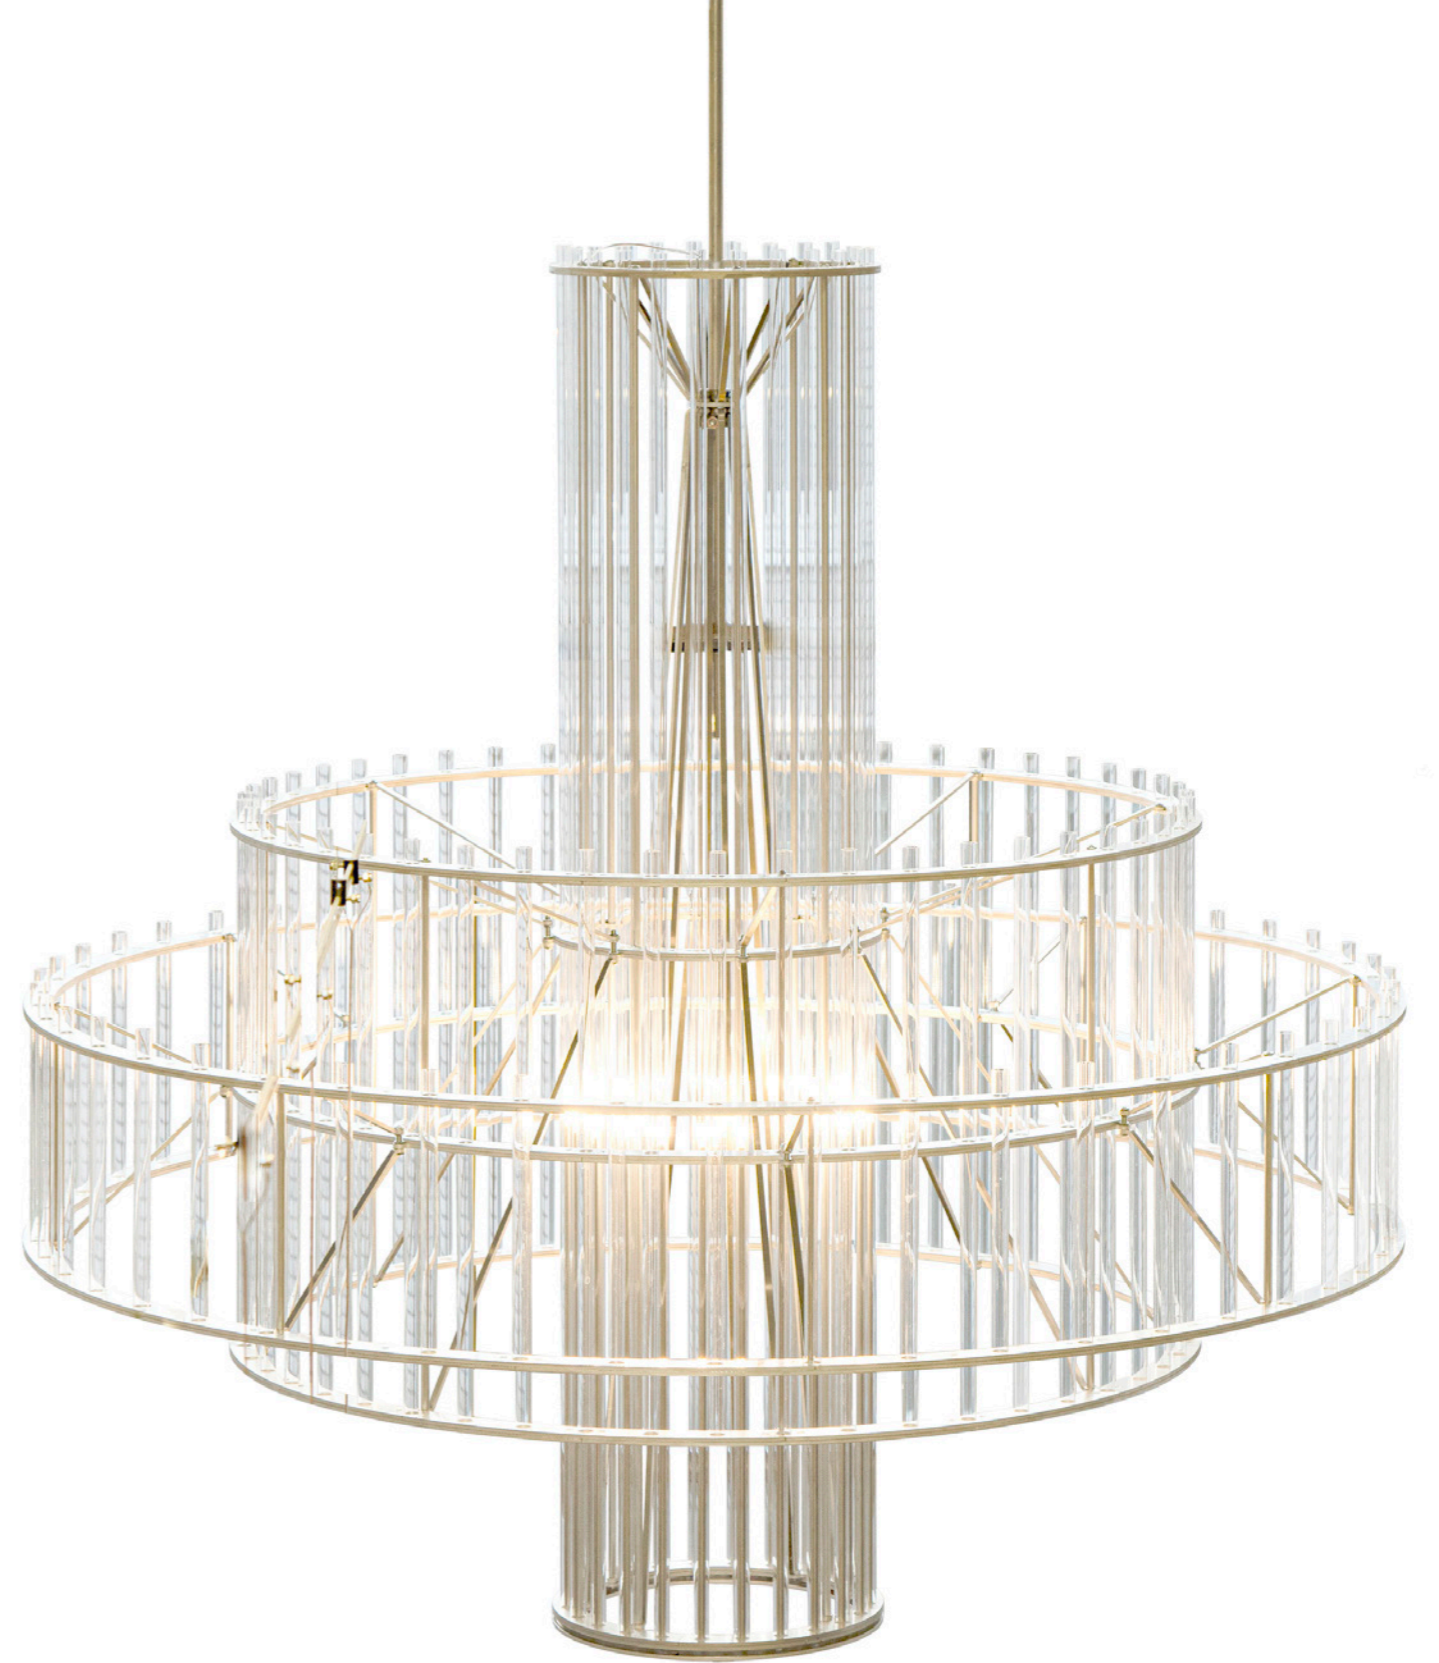

PIET HEIN EEK

SALONE DEL MOBILE 2021

NEW ALUMINUM KITCHEN

art nr	1128
year	2020
size	246 x 65 x 98 cm
material	aluminum, steel and kitchen appliances
rrp	€ 20.756

BIG ALUMINIUM CUT-GLASS CHANDELIER

art nr	3947
year	2020
size	Ø 200 x 200 cm cm
material	aluminum, glass
rrp	€ 24.743

AS THICK AS WIDE ARMCHAIR

This chair saw the daylight some time ago. The idea was simple: the slats, that are used, all have the same width and thickness. The back arrow that continues, creates a triangle that offers strength. We liked the chair but it was not developed further, partly because the cushions are quite expensive to produce and we thought the design would be unmarketable. The cutting machine we bought for the packaging can also cut fabric, which reduces the upholstery costs considerably.

30

SOLID GLASS PIPE CHANDELIER

art nr	3947
year	2019
size	Ø 45 x 50 cm
material	brass, glass
rrp	€ 4.657

SOLID GLASS PIPE CHANDELIER

art nr	3947
year	2019
size	Ø 120 x 120 cm
material	brass, glass
rrp	€ 15.850

TOILET PAPER HOLDER VERTICAL

art nr	6002
year	2021
size	12,5 x 12,5 x 26 cm
material	aluminum / stainless steel / brass / copper
rrp	€ 150 / € 165 / € 240 / € 250

MARTIN VISSER CHAIR - PIET HEIN EEK x SPECTRUM