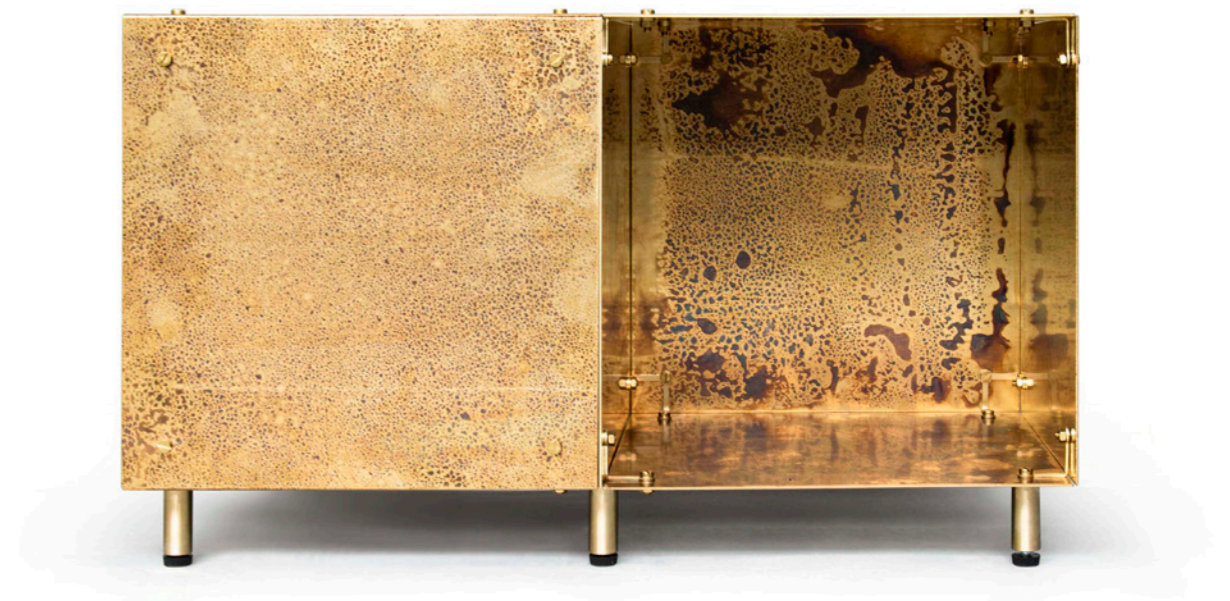

MODULAR COFFEE TABLE 4 COMPARTMENTS

art nr	1428
year	2019
size	33 x 33 cm (per unit)
material	brass
rrp	€ 2.898

ALUMINUM TABLE - ROUND

art nr	1032
year	2020
size	Ø 120 x 78 cm
material	aluminum
rrp	€ 3.012