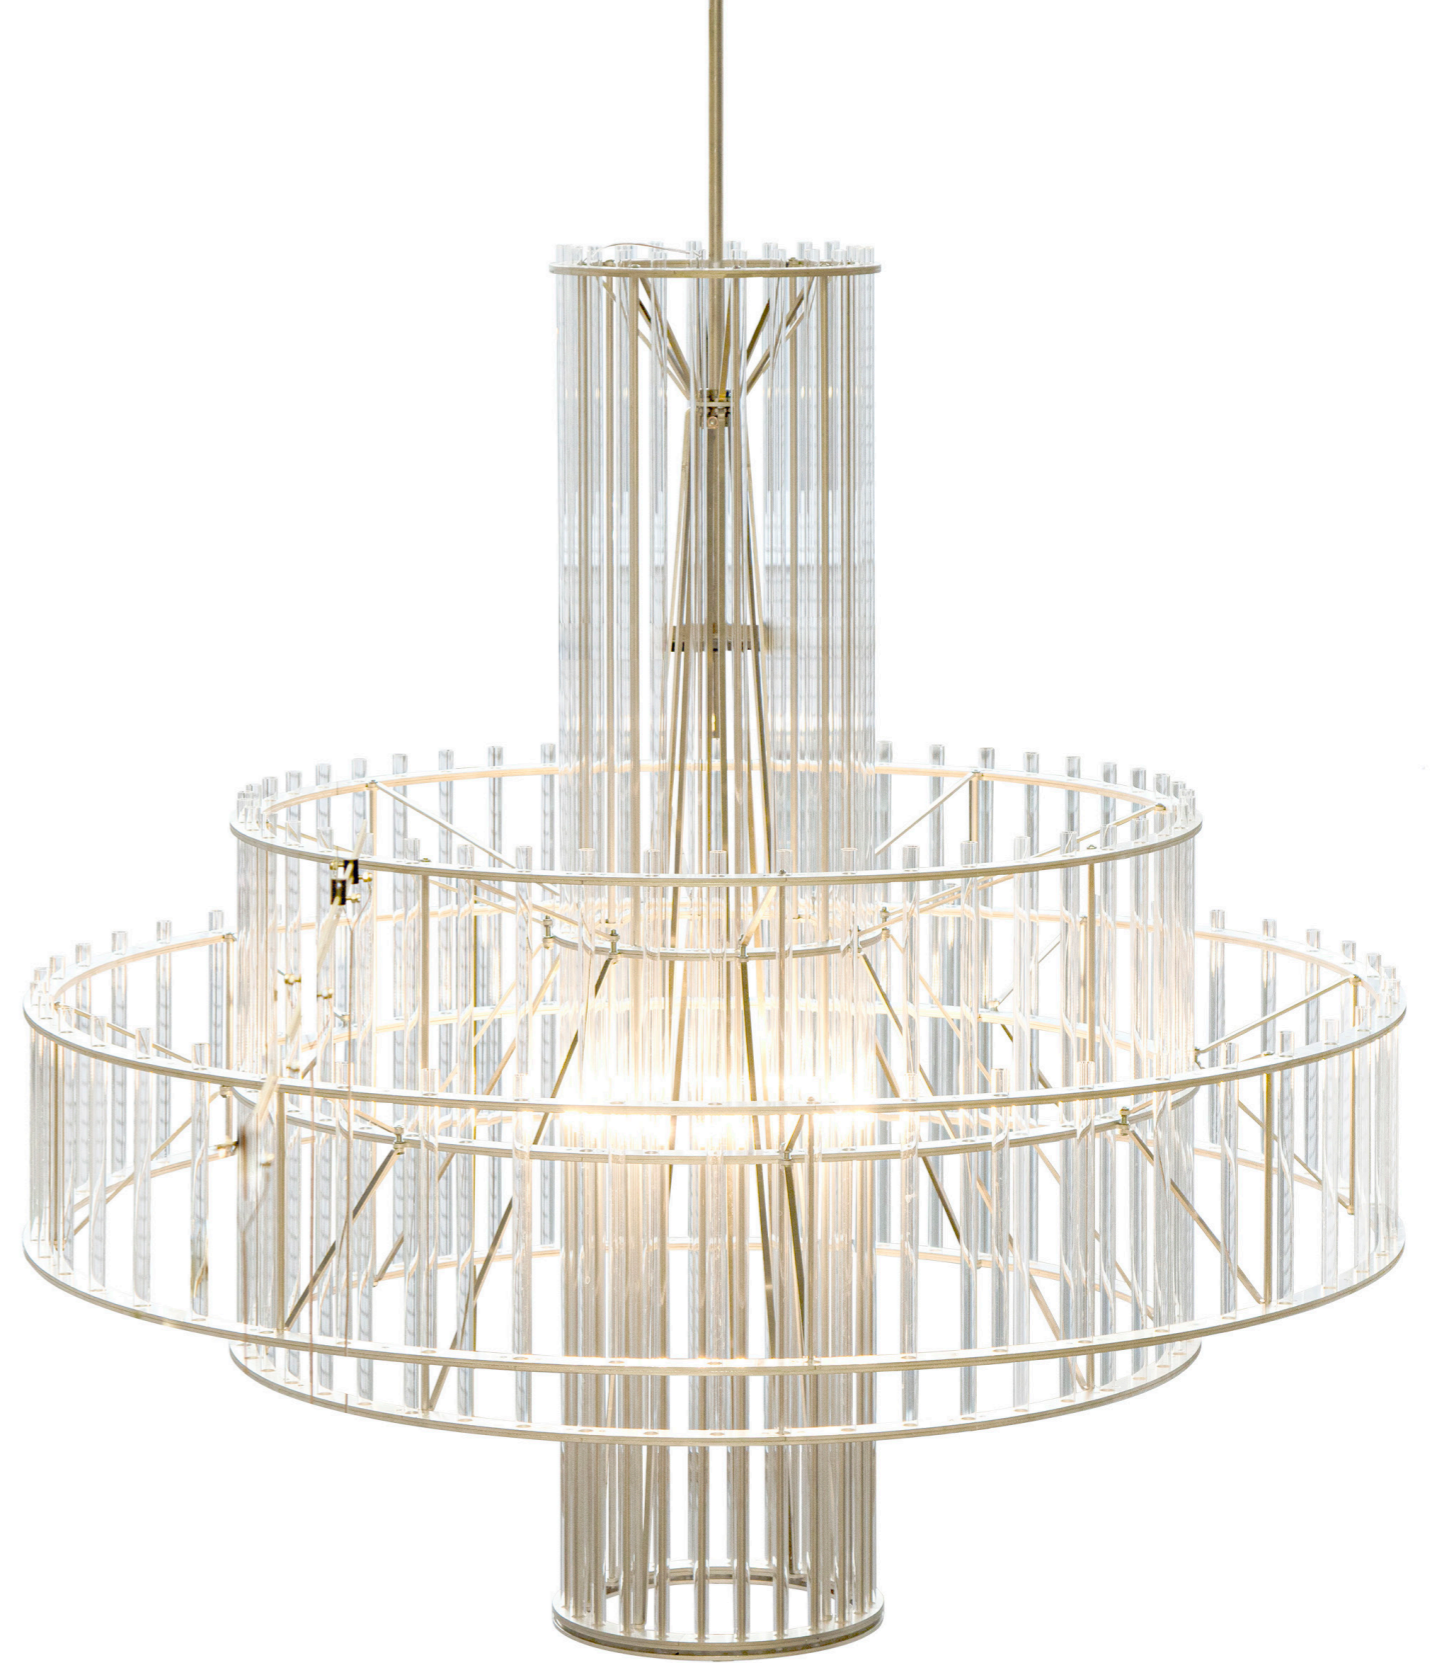

PIET HEIN EEK

SALONE DEL MOBILE 2021

NEW ALUMINUM KITCHEN

art nr	1128
year	2020
size	246 x 65 x 98 cm
material	aluminum, steel and kitchen appliances
rrp	€ 20.756

BIG ALUMINIUM CUT-GLASS CHANDELIER

art nr	3947
year	2020
size	Ø 200 x 200 cm cm
material	aluminum, glass
rrp	€ 24.743

AS THICK AS WIDE ARMCHAIR

This chair saw the daylight some time ago. The idea was simple: the slats, that are used, all have the same width and thickness. The back arrow that continues, creates a triangle that offers strength. We liked the chair but it was not developed further, partly because the cushions are quite expensive to produce and we thought the design would be unmarketable. The cutting machine we bought for the packaging can also cut fabric, which reduces the upholstery costs considerably.

SOLID GLASS PIPE CHANDELIER

art nr	3947
year	2019
size	Ø 45 x 50 cm
material	brass, glass
rrp	€ 4.657

SOLID GLASS PIPE CHANDELIER

art nr	3947
year	2019
size	Ø 120 x 120 cm
material	brass, glass
rrp	€ 15.850

TOILET PAPER HOLDER VERTICAL

art nr	6002
year	2021
size	12,5 x 12,5 x 26 cm
material	aluminum / stainless steel / brass / copper
rrp	€ 150 / € 165 / € 240 / € 250

MARTIN VISSER CHAIR - PIET HEIN EEK x SPECTRUM