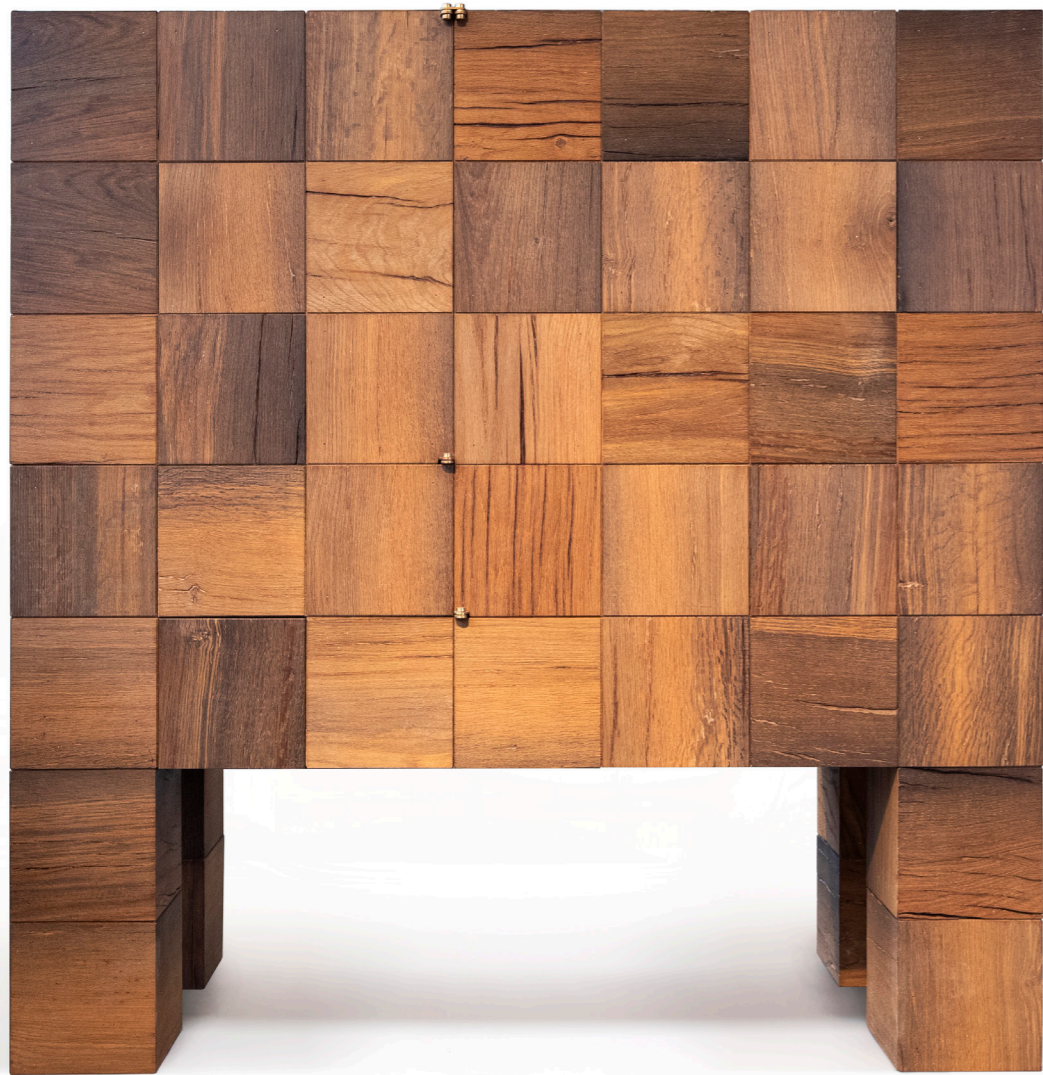

OLD OAK TILE CABINET

art nr	39701
year	2019
size	140 x 60 x 140 cm
material	old oak tiles, plywood, brass hinges
rrp	€ 48.500