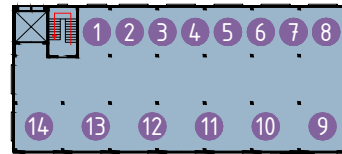

Galerie | Gallery Space

3e Verdieping | 3e Floor

Hotel Lobby | Wonderkamer

2e Verdieping | 2e Floor

2 Perron | Platform

Showroom | Winkel

Restaurant

Begane Grond | Ground Floor

**i** Informatie | Kassa

**WC** | Toilet

**P** Parkeren | Parking

**D** Design Rides

PLATTEGRONDEN | PLAN - STRIJP RK

**PIET HEIN EEK**

DUTCH DESIGN WEEK EINDHOVEN - 19-27 OCT. 2019