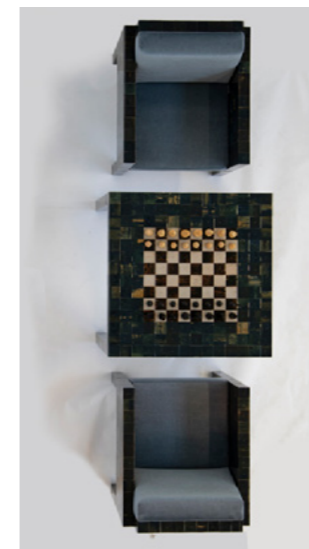

What Rossana had in mind required a table. We made a new one. It has actually become more of a modular system of a number of rather fancy tables. They are all 78x78x78 centimeters and built from cubes of 78x78 millimetres – that is, ten blocks high and wide

art.nr.	3891-22
year	2017
size	468 x 78 x 78 cm
material	scrapwood
rrp	P.O.A.

85 x 85 WASTE WASTE DIFFERENT TABLE

art.nr.	3891-12,13
year	2018
size	306 x 94 x 77 cm
material	scrapwood
rrp	P.O.A.

50 x 50 WASTE WASTE DIFFERENT

CHESS CHAIRS

art.nr.	3891- 24,25,26
year	2018
size table	55 x 60 x 70 cm
material	scrapwood
rrp	P.O.A

CHESS TABLE

art.nr.	3891- 24,25,26
year	2018
size table	70 x 70 x 70 cm
material	scrapwood
rrp	P.O.A.

78 x 78 WASTE WASTE DIFFERENT TENERIFE TABLES The furniture we made was selected by Gabi Roca and can now be seen in the restaurant of the cable car station at the foot of the Teide, the largest volcano on the island. Because the enormous windows Gabi has had installed make the breath-taking natural surroundings a ubiquitous part of the space and the experience. The colours of the 60x60 waste waste furniture and the oak and scrap wood selected by Gabi fit in perfectly with the surroundings.