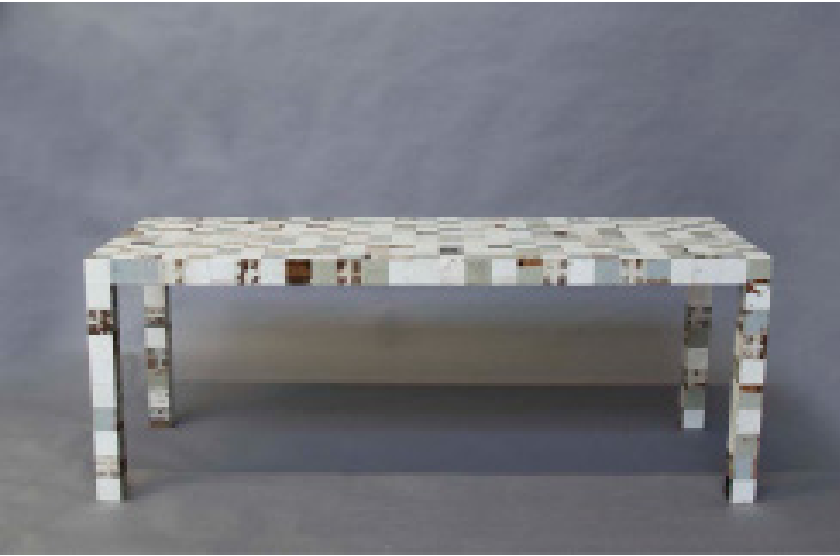

78 x 78 WASTE WASTE DIFFERENT TABLE

art.nr.	3891-35
year	2019
size	210 x 78 x 78 cm
material	scrapwood
rrp	P.O.A.