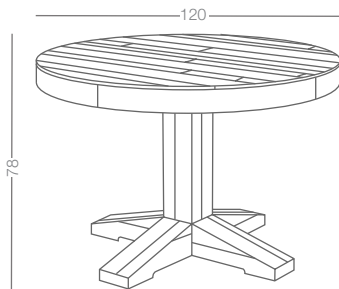

CANTEENTABLE IN SCRAPWOOD

art nr	2620H 2620F
year	2001
size	300 x 90 x 78 cm
material	scrapwood

CANTEENTABLE IN SCRAPWOOD - SQUARE

art nr	2631H 2631F
year	2001
size	120 x 120 x 78 cm
material	scrapwood

CANTEENTABLE IN SCRAPWOOD - ROUND

art nr	2630H 2630F
year	2001
size	Ø 120 x 78 cm
material	scrapwood

CANTEENTABLE IN SCRAPWOOD - OVAL

art nr	2630H 2630F
year	2001
size	ø 120 x 78 cm
material	scrapwood