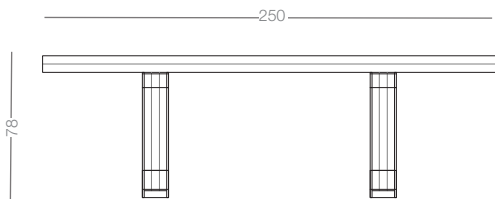

CANTEENTABLE IN SCRAPWOOD

art nr	2620H 2620F
year	2001
size	300 x 90 x 78 cm
material	scrapwood

CANTEENTABLE IN SCRAPWOOD - SQUARE

art nr	2631H 2631F
year	2001
size	120 x 120 x 78 cm
material	scrapwood

CANTEENTABLE IN SCRAPWOOD - ROUND

art nr	2630H 2630F
year	2001
size	Ø 120 x 78 cm
material	scrapwood

CANTEENTABLE IN SCRAPWOOD - OVAL

art nr	2630H 2630F
year	2001
size	ø 120 x 78 cm
material	scrapwood