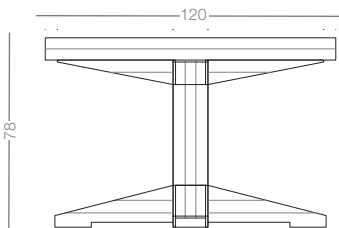

CANTEENTABLE IN SCRAPWOOD

art nr	2620H 2620F
year	2001
size	300 x 90 x 78 cm
material	scrapwood

CANTEENTABLE IN SCRAPWOOD - SQUARE

art nr	2631H 2631F
year	2001
size	120 x 120 x 78 cm
material	scrapwood

CANTEENTABLE IN SCRAPWOOD - ROUND

art nr	2630H 2630F
year	2001
size	Ø 120 x 78 cm
material	scrapwood

CANTEENTABLE IN SCRAPWOOD - OVAL

art nr	2630H 2630F
year	2001
size	ø 120 x 78 cm
material	scrapwood