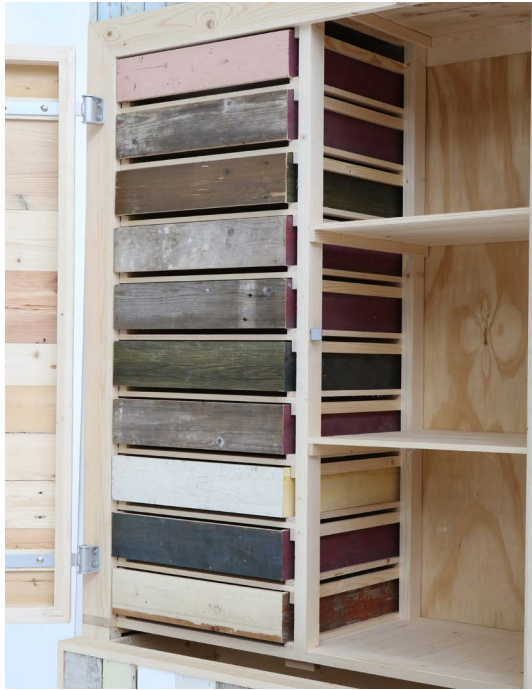

CLASSIC CUPBOARD IN SCRAPWOOD

The Classic Cupboard was Piet Hein Eek's first piece exploring scrapwood material, and is meticulously crafted in Piet Hein Eek's studio using traditional wood-working techniques. It is produced without a lacquer finish for a full expression of the wood's texture. Each piece is unique, based on the material available at the time.

art nr	2400
year	1990
size	100 x 50 x 215 cm
material	scrapwood / pinewood
rrp	euro 4.281

color	available in various colors of scrapwood
details	2 doors + 3 large drawers
inside cabinet	10 small drawers + 2 shelves