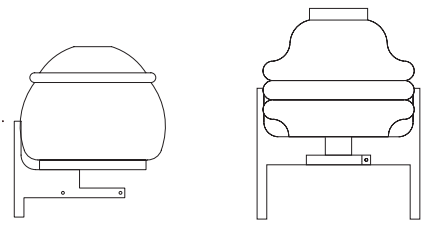

PIET HEIN EEK NL

FUTURE ICONS

WAXINE OLD LAMPSHADES TABLE LIGHT

After we have incorporated the old lampshades into large chandeliers and strands, we use these same lamp shades as the basis for an old lamp shade table light. The old lampshades are individually selected and fitted with a bespoke base. The three components are assembled using rivets. There are plenty of old lampshades out there, but it costs a great deal of time and attention to collect the right ones. Once again it is a project in which gathering the right materials is absolutely essential. Even though stocks are almost endless, the lights are still made individually or in very small quantities. So these are unique pieces, produced in series. In order to emphasise this aspect, a separate box is made for each lamp.

art.nr+name	3513 / waxine old lampshades table light
year	2015
size	different sizes
material	brass - old lamp shades
rrp	euro from 195 - all unique