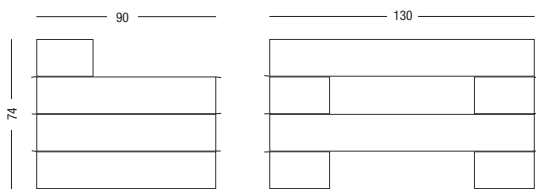

CHUNCKY UPHOLSTERED BEAM ARMCHAIR

name:
year:
measurements:
material:

chunky upholstered beam armchair
2013
130 x 90 x 74 cm
canvas, plywood

MODELS

4310 enourmous upholstered beam armchair

4310 enourmous upholstered beam armchair