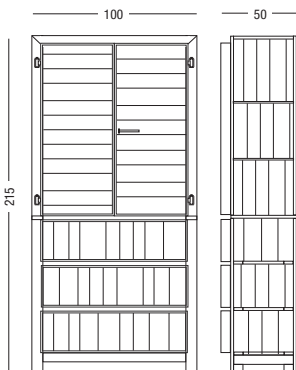

CLASSIC CUPBOARD IN SCRAPWOOD

name: classic cupboard in scrapwood  
year: 1990  
measurements: 100 x 50 x 215 cm  
material: scrapwood, pinewood

MODELS

2400 classic cupboard in scrapwood

2400 classic cupboard in scrapwood

2402 two-doors cupboard in scrapwood

2403 three-doors cupboard in scrapwood

2415 three-drawers cabinet in scrapwood

2420 two-doors cabinet in scrapwood

CUSTOMIZED