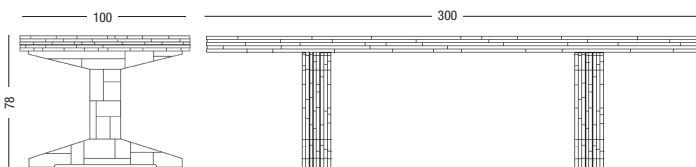

WASTE SCRAPWOOD SERIES

PIET HEIN EEK nl
FUTURE ICONS

Name:
Year:
Measurements:
Material:

Waste table in scrapwood
2001
300 x 100 x 78 cm
Scrapwood, plywood

MODELS

Waste table in scrapwood

3855 Waste table in scrapwood square with double crossed leg

3855 Waste table in scrapwood square with double crossed leg

3855 Waste table in scrapwood square with double H-leg

3855 Waste table in scrapwood square

FAMILY

3896H waste bench scrapwood

3835H waste coffeecube