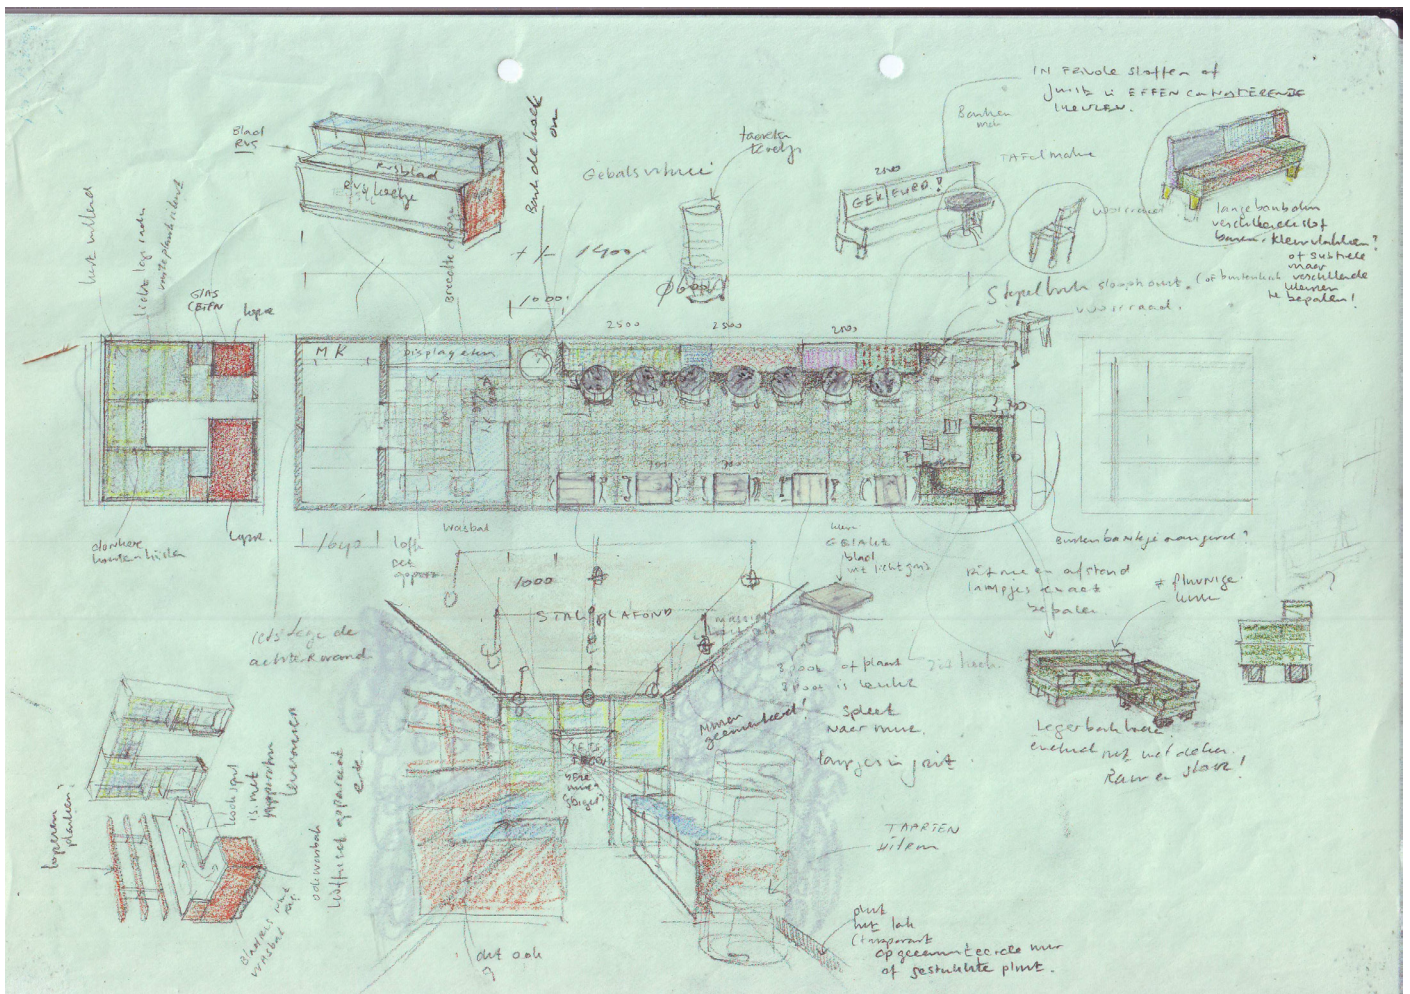

The tables are made of old construction pipes and the table top is made from scrapwood in darker colours to create a more robust atmosphere.

We have chosen for the warmth of copper in contrast to the sharp lines in the kitchen and counter.