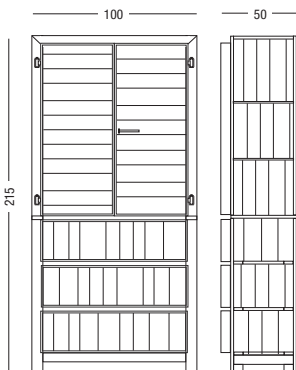

CLASSIC CUPBOARD IN SCRAPWOOD

Name:
Year:
Measurements:
Material:

Classic cupboard in scrapwood
1990
100 x 50 x 215 cm
scrapwood, pinewood

MODELS

2400 classic cupboard in scrapwood

2400 classic cupboard in scrapwood

2402 two-doors cupboard in scrapwood

2403 three-doors cupboard in scrapwood

2415 three-drawers cabinet in scrapwood

2420 two-doors cabinet in scrapwood

CUSTOMIZED