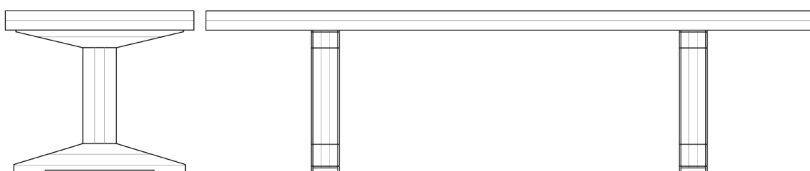

CANTEENTABLE IN SCRAPWOOD SERIES

art.nr. + name	2620 canteentable in scrapwood
year	2001
size	300 x100 x 78 cm
material	scrapwood / plywood
rrp	euro 5377 (highgloss) euro 3950 (fixated)

MODELS

2620 canteen table in scrapwood

2620 canteen table in scrapwood, crossed leg double column

2620 canteen table in scrapwood, double T-leg

2620 canteen table in scrapwood, legs on the corner

2630 canteen table in scrapwood 120 cm high gloss