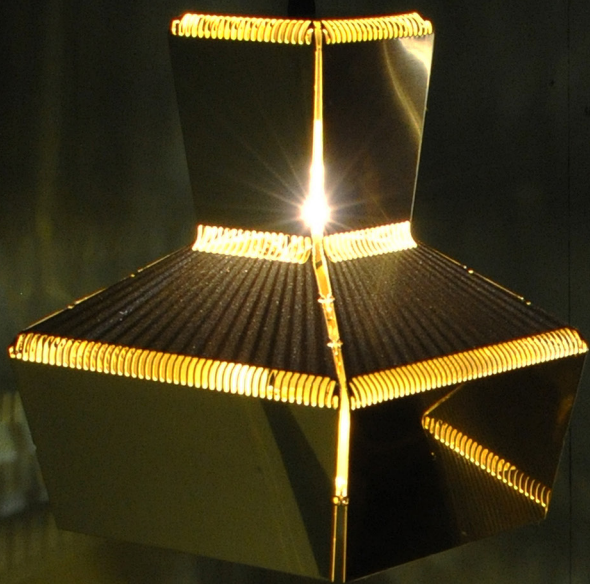

HANDFOLDED LAMP

4 | 5 | 6