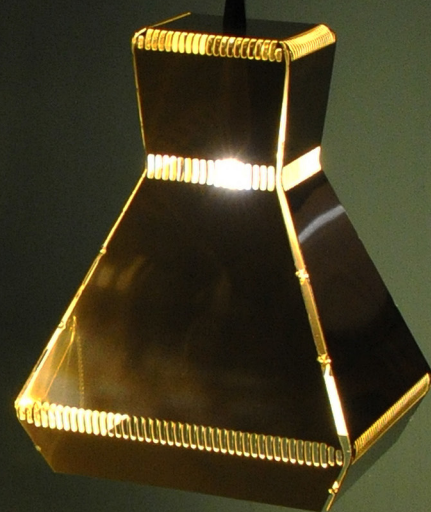

HANDFOLDED LAMP

4 | 5 | 6