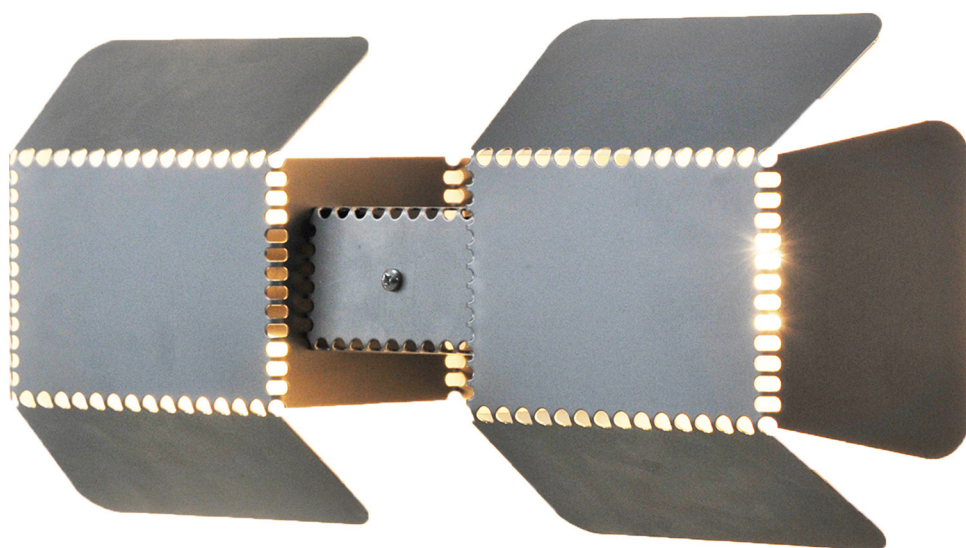

HANDFOLDED LAMP 7

art nr+name	3691 Brass
year	2015
size	15 x 15 x 28 cm
material	Brass
rrp	Euro 341

art nr+name	3690 Steel
year	2015
size	15 x 15 x 28 cm
material	Steel
rrp	Euro 252

art nr+name	3692 Copper
year	2015
size	15 x 15 x 28 cm
material	Copper
rrp	Euro 331